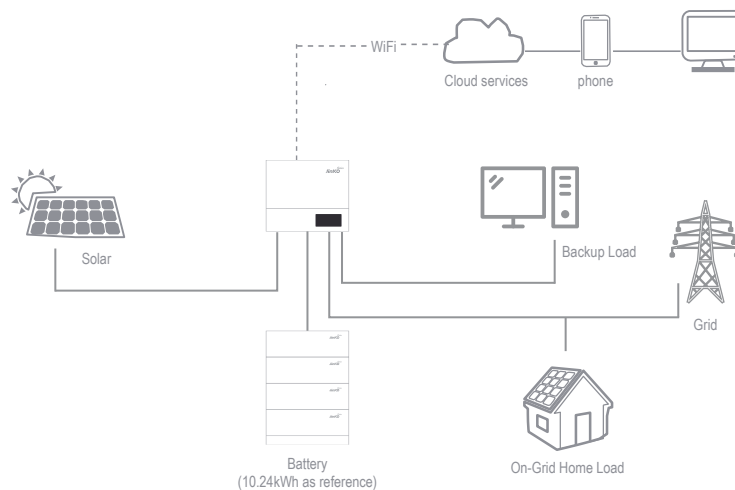

# JKS10.24K-5HLVS

More powerful  
More efficient

New intelligent platform use new energy

## Key Features

- Compact design
- Smart battery management
- Online smart service
- Higher PV input current
- Support backup function
- IP65 & natural cooling

## SPECIFICATIONS

System capacity		JKS10.24K-5HLVS
<b>PV INPUT</b>	Max.Recommended PV Module Power[W]	9500
	Start voltage[V]	120
	Max. PV voltage	550
	MPPT voltage range[V]	120V~550
	Max. input current of tracker A/B	13.5A/13.5A
	Max. Short-circuit current of tracker A/B	16.9A/16.9A
	Number of independent MPP trackers / strings per MPP tracker	2/1
<b>AC OUTPUT</b>	Rated AC output power[W]	5000
	Rated Apparent power[VA]	5000
	Rated input/output current[A]	22/22
	Nominal AC output voltage[V]	230
	Nominal grid frequency	50Hz
	Power factor at rated power	1
	Displacement power factor	0.8 leading or lagging
	THDI	<3%
<b>EPS OUTPUT POWER (BACKUP)</b>	Rated Apparent power	4000VA
	Rated AC output voltage	230VAC
	Rated AC output frequency	50Hz
	Automatic switchover time	<16ms
<b>BATTERY DATA</b>	Operating voltage range	42~59V
	Nominal voltage	51.2V
	Max charging and discharging current	110A
	Max charging and discharging power	5.63kW
	Battery type	LFP
Capacity of battery	10.24kWh(4 battery pack parallel); Battery parallel number expandable from 1-10 Packs(2.56-25.64kWh)	
<b>EFFICIENCY</b>	Max efficiency	97.5%
	Euro European efficiency	97.2%
<b>GENERAL DATA</b>	Dimensions(W / H / D)	PCS:456/565/188mm Battery pack:650/260/185mm
	Weight	PCS:27kg Battery pack:28kg
	Operating temperature range	PCS: -25℃ ~+60℃ Battery:-10℃ ~+50℃
	Altitude	2000m
	Self-consumption	<10W
	Inverter Topology	Non-isolated
	Cooling concept	Natural
	Environmental Protection Rating	IP65
	Relative humidity	100%
	Interfaces	RS485 / CAN / USB
	Monitor	WiFi/GPRS
	Warranty	PCS: 5 / 10 years (optional) Battery: 10 years